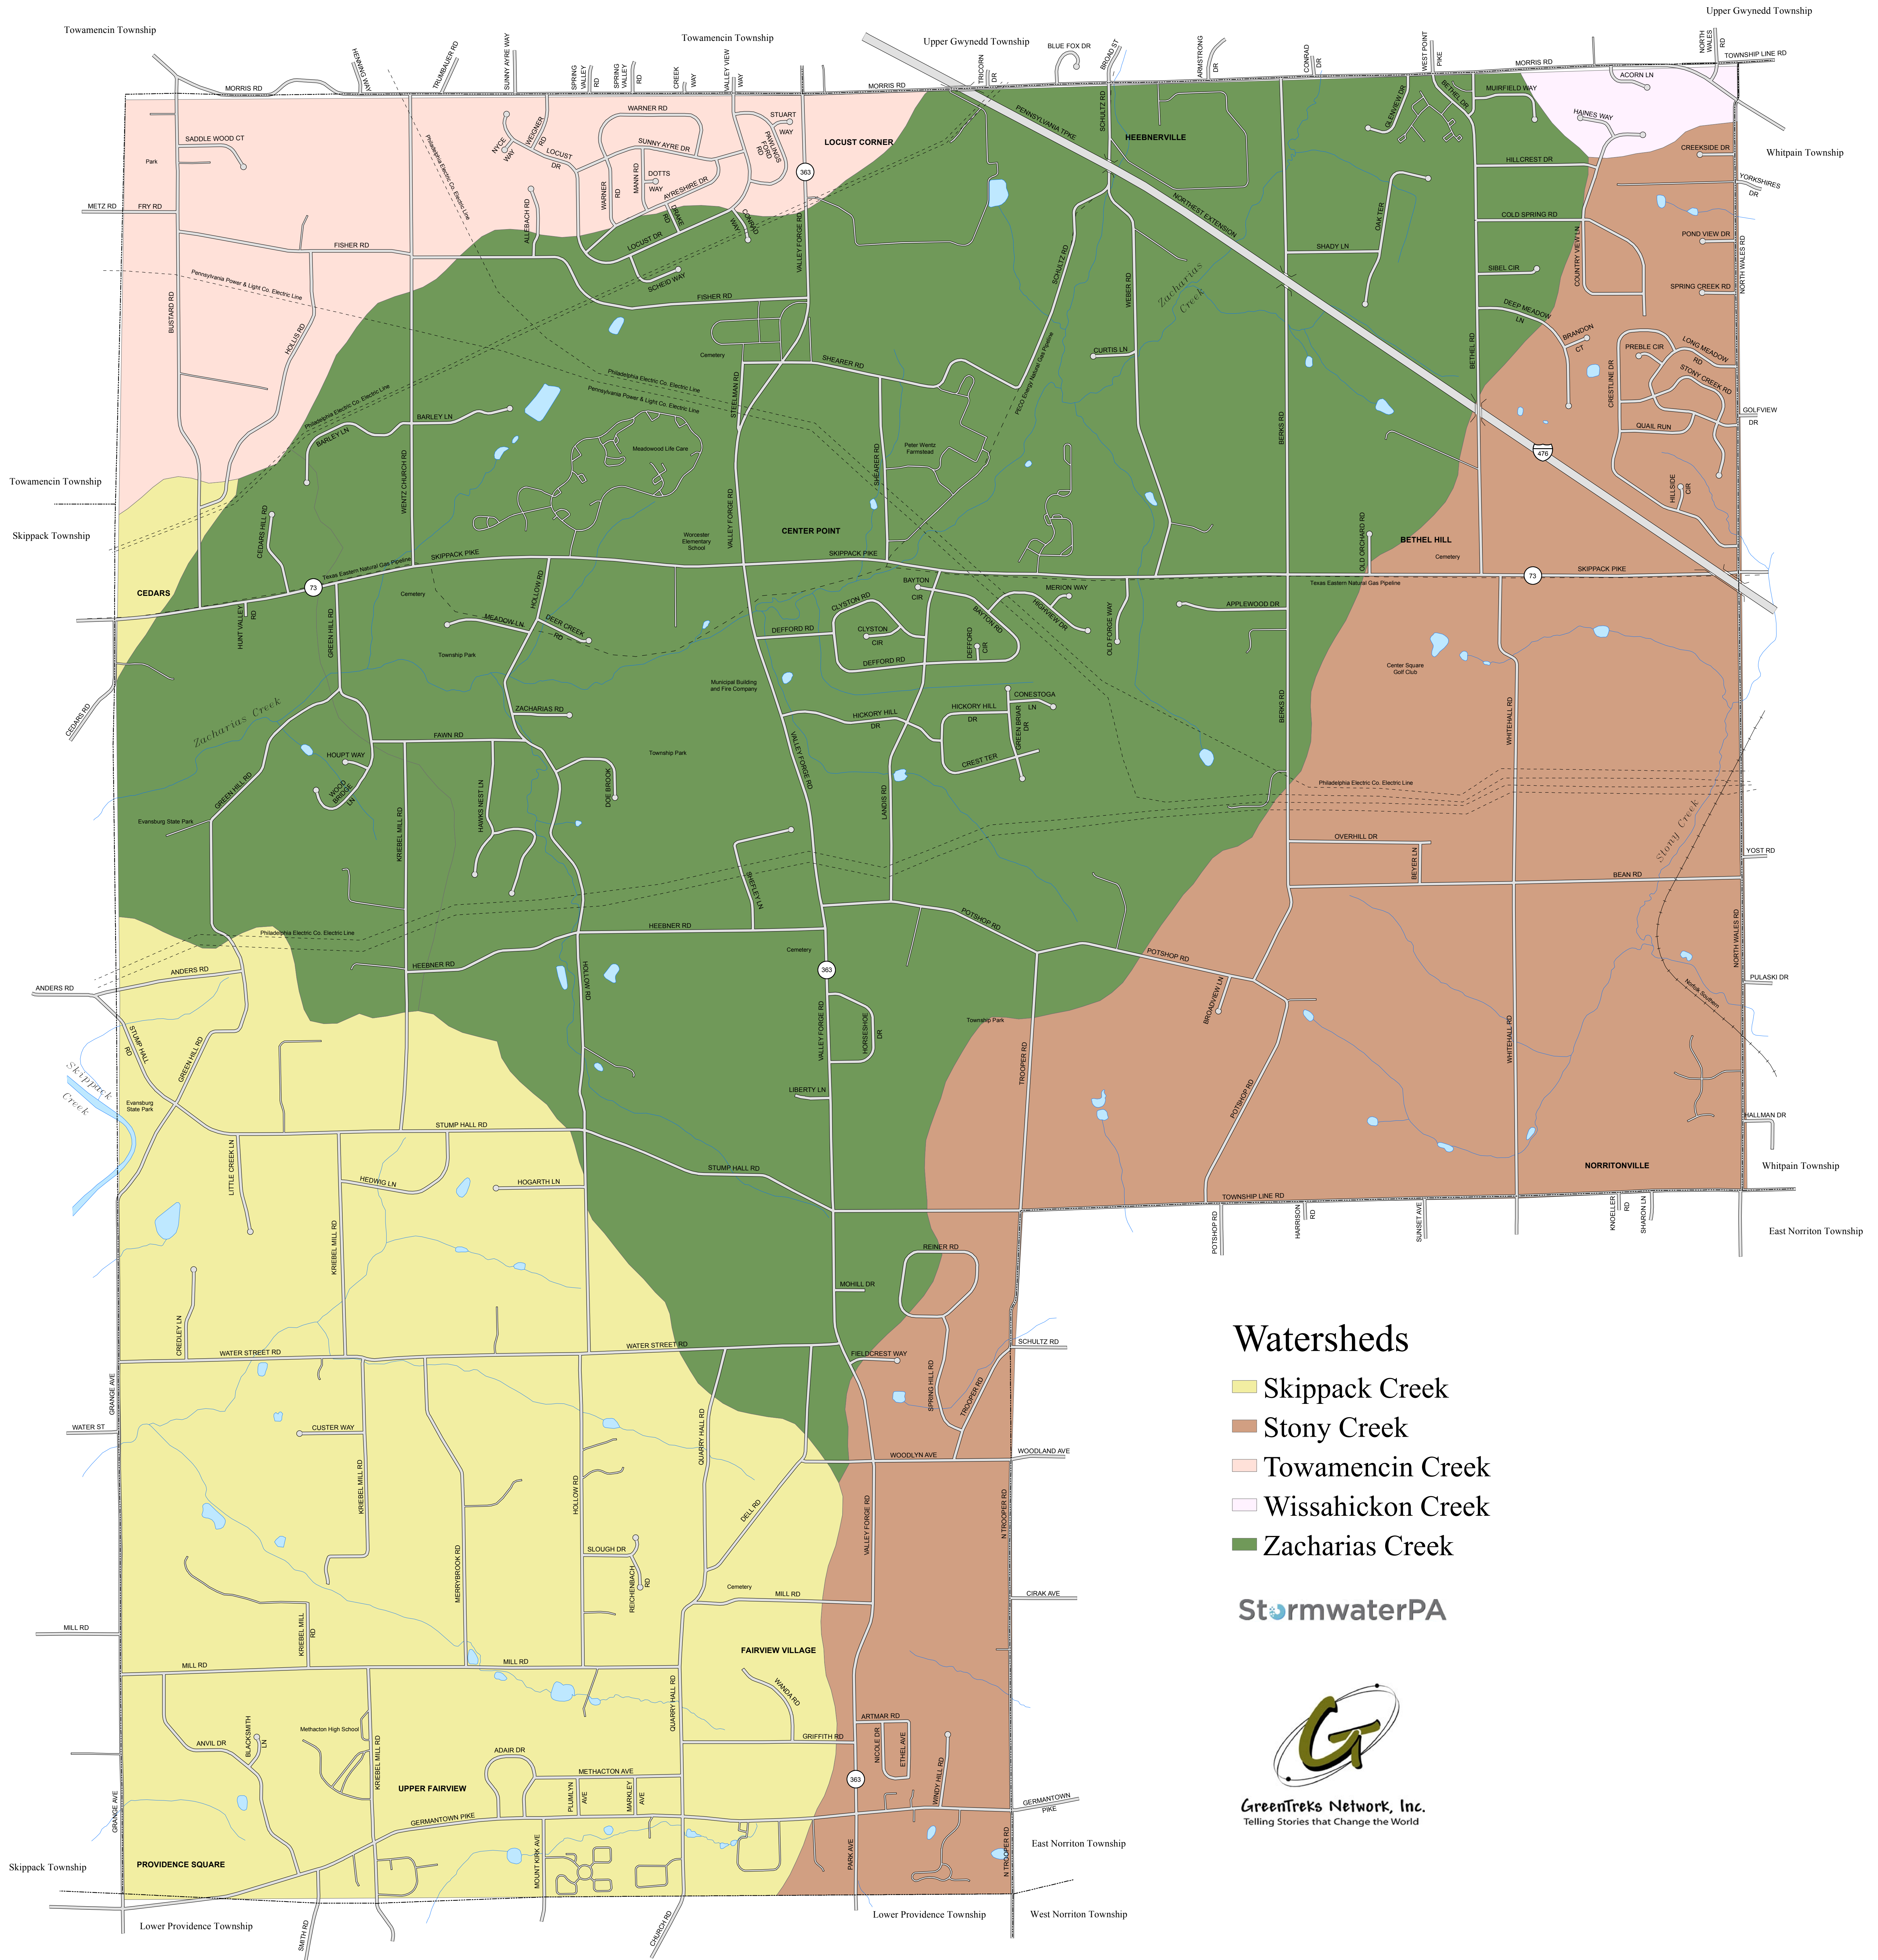

Worcester Township

Montgomery County, Pennsylvania

- ### Watersheds
- Skippack Creek
 - Stony Creek
 - Towamencin Creek
 - Wissahickon Creek
 - Zacharias Creek

StormwaterPA

GreenTeks Network, Inc.
Telling Stories that Change the World

U.S. Interstate Route
 Pennsylvania Route
 Serial Number: 1542

This map is based on 2010 ortho photography and official sources. Property lines were compiled from individual block maps from the Montgomery County Board of Assessment Appeals, with no verification from the deed. This map is not meant to be used as a legal definition of properties or for engineering purposes.