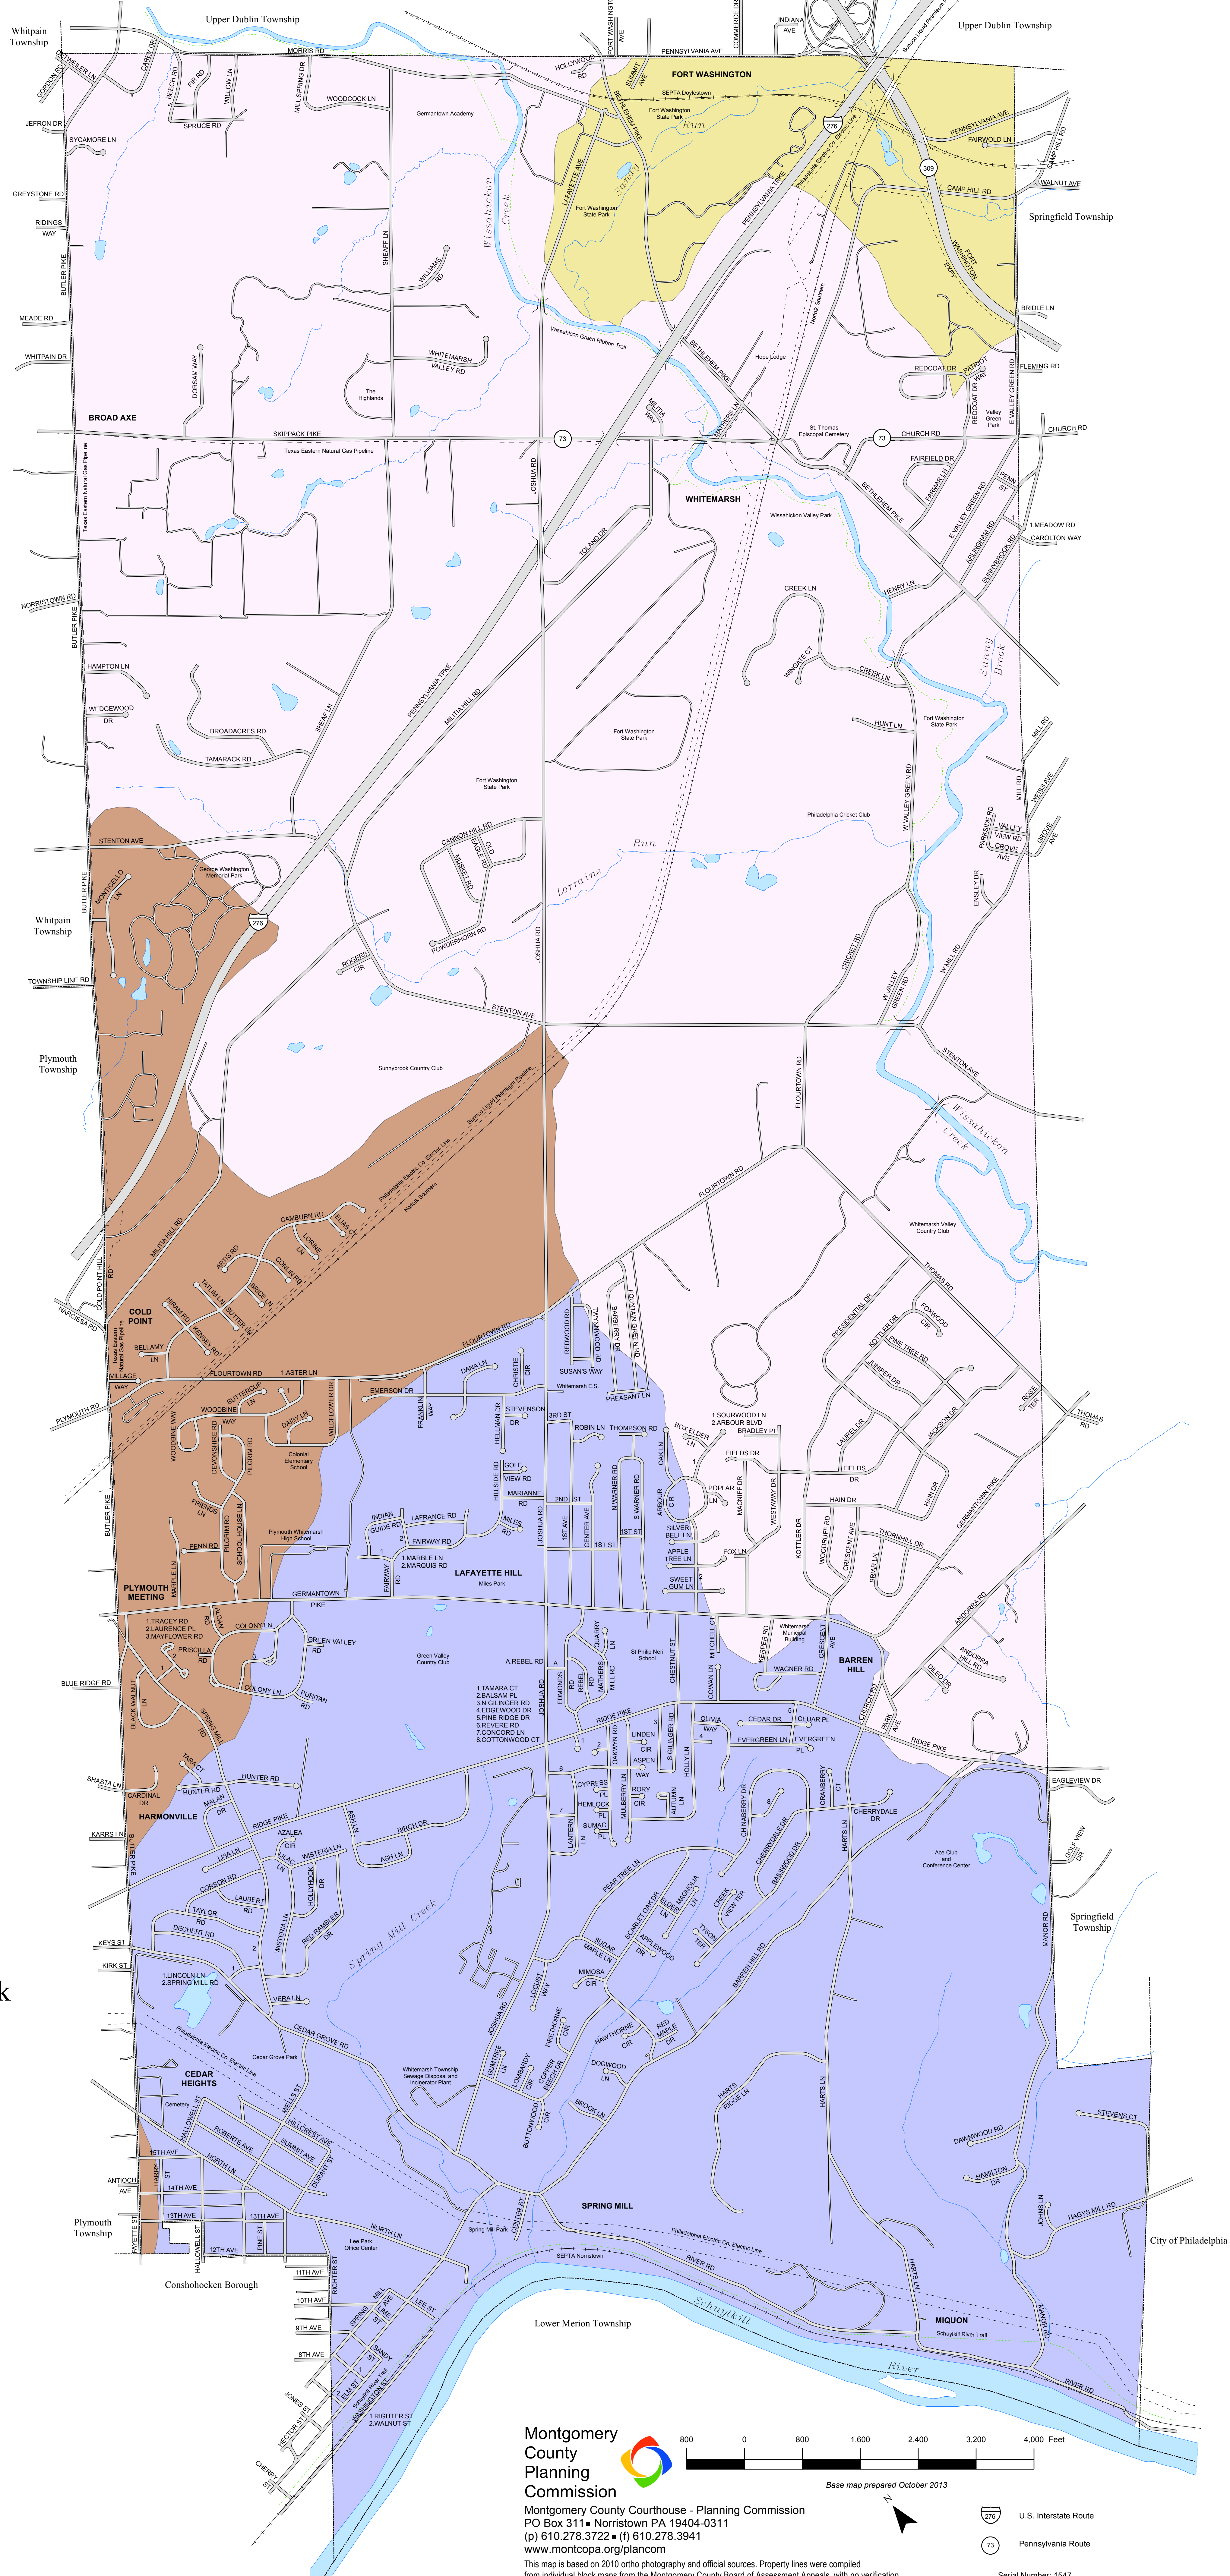

Whitemarsh Township Montgomery County, Pennsylvania

1. **Watersheds**
2. Plymouth Creek
   - Sandy Run
   - Schuylkill River
   - Wissahickon Creek

StormwaterPA

GreenTrek Network, Inc.
Telling Stories that Change the World

Montgomery County Planning Commission

U.S. Interstate Route
 Pennsylvania Route

Serial Number: 1547