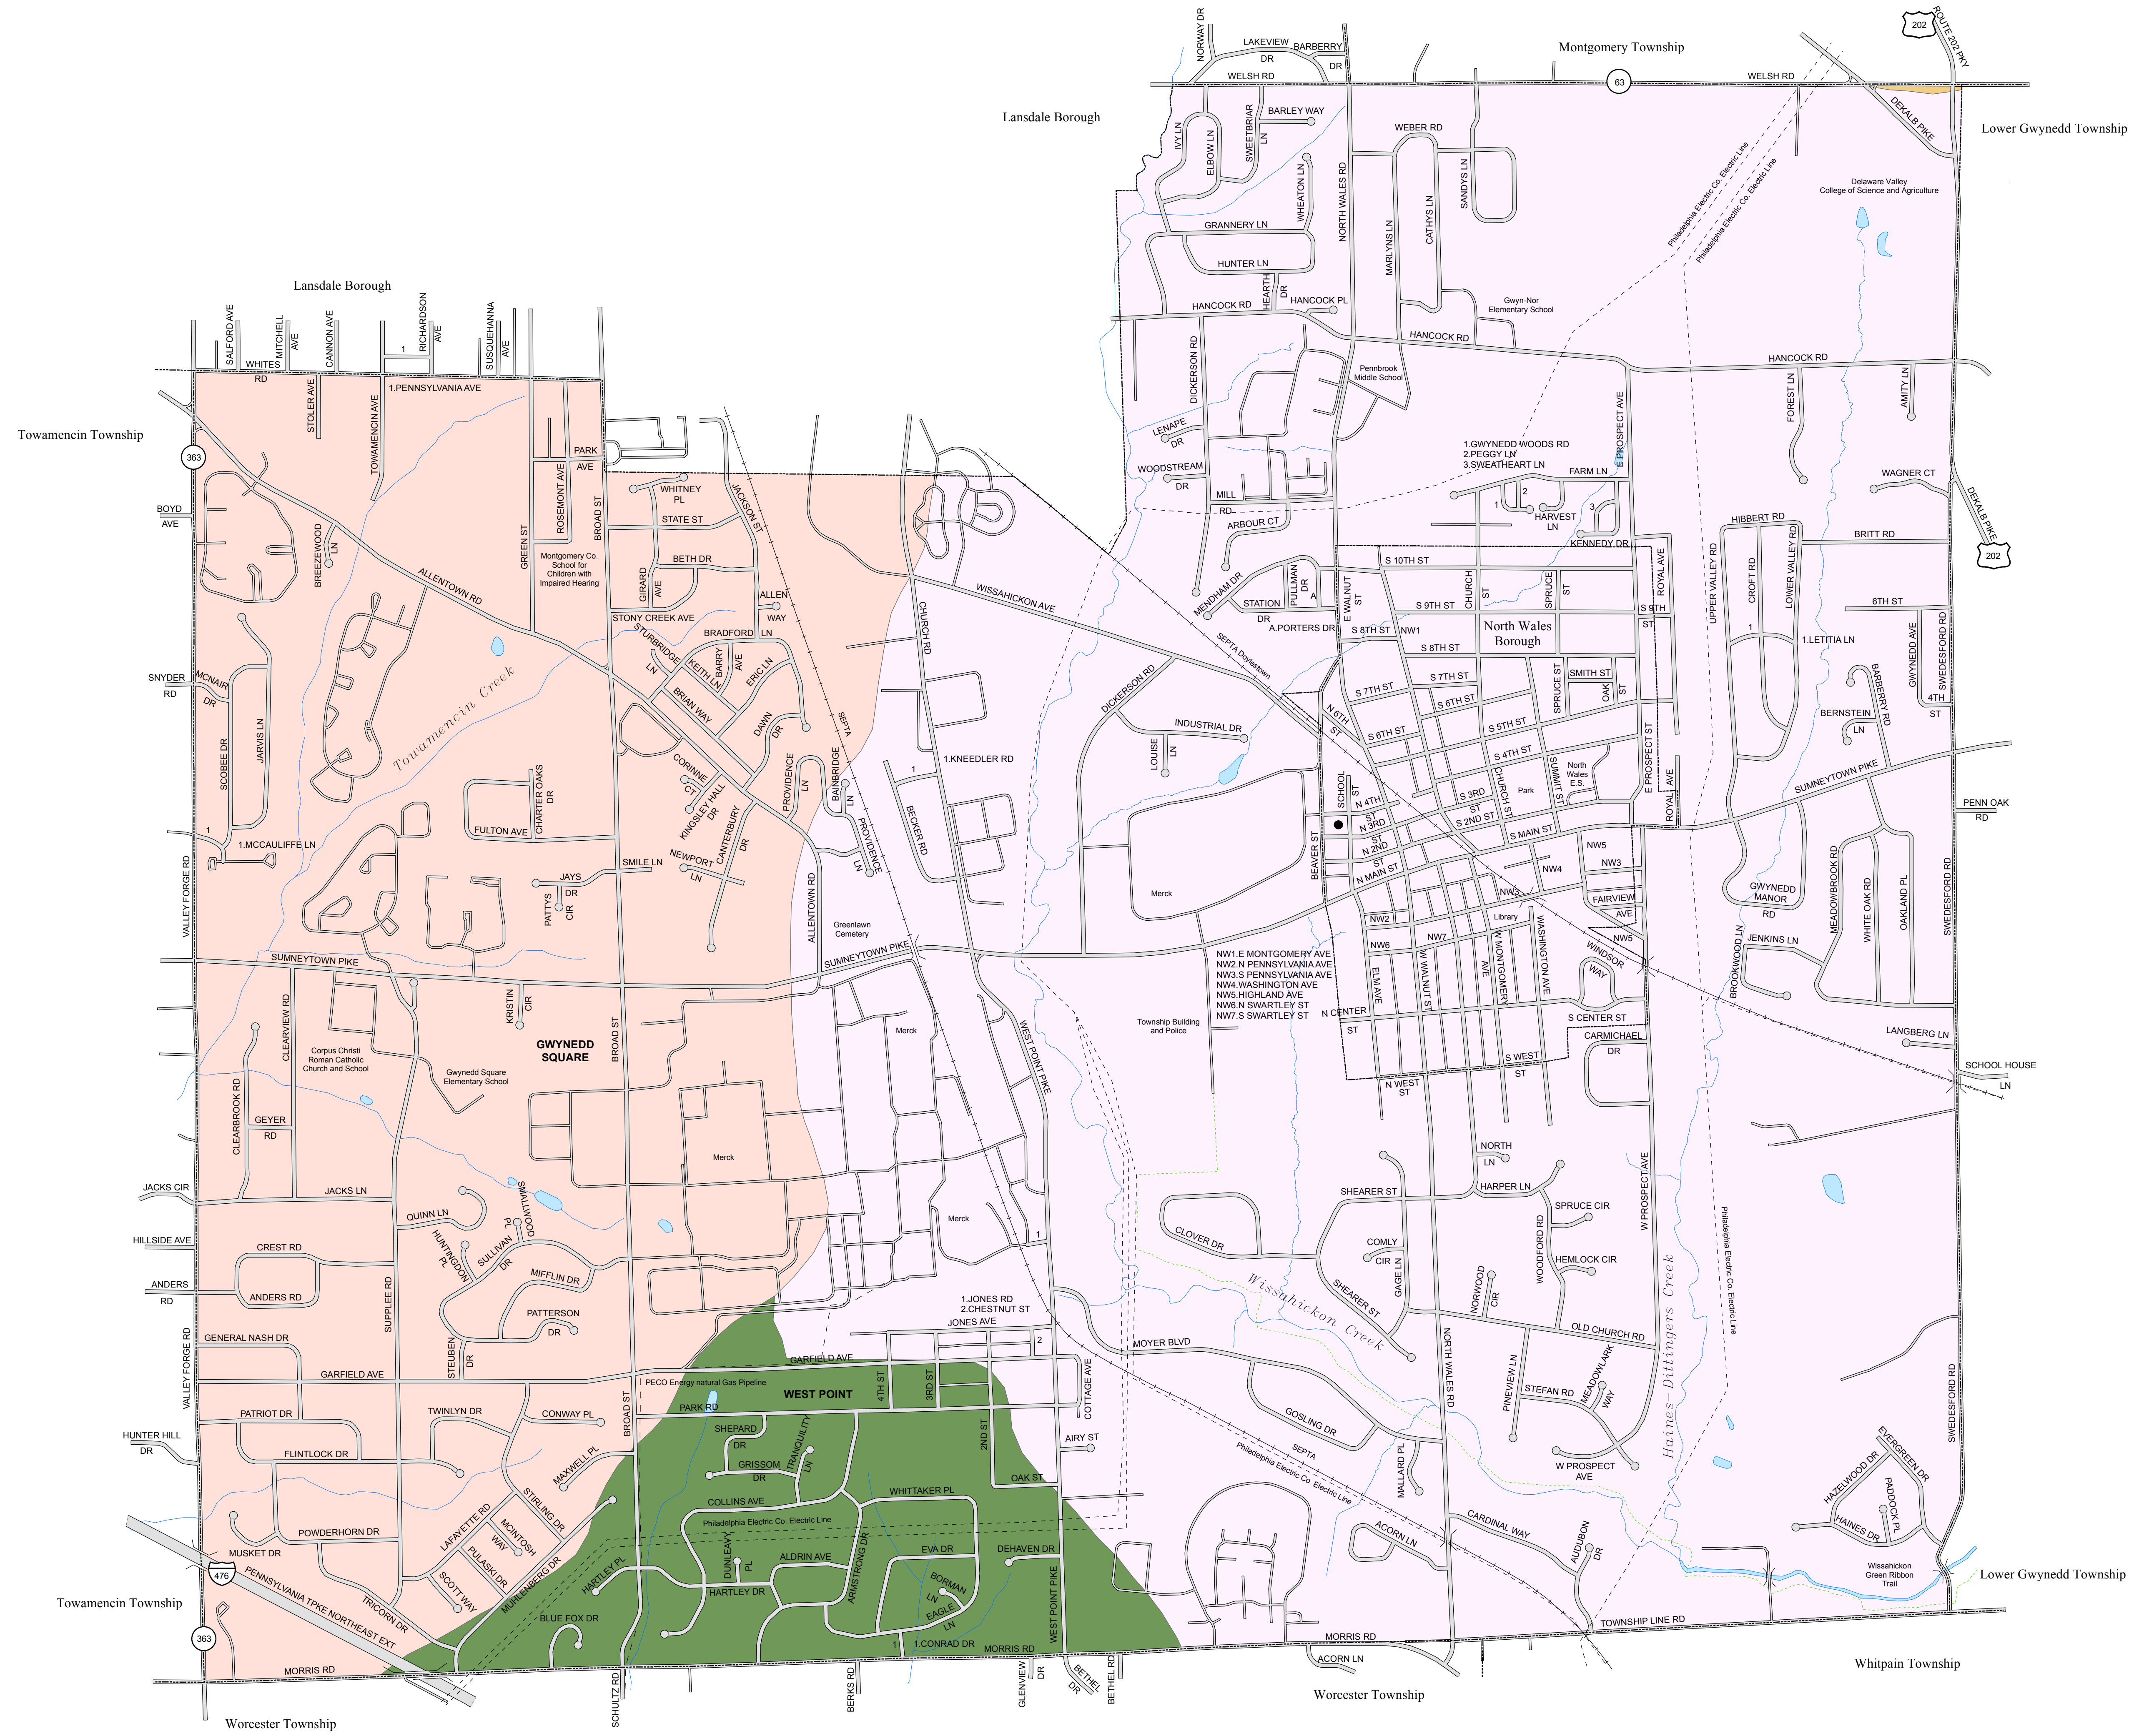

Upper Gwynedd Township

North Wales Borough

Montgomery County, Pennsylvania

Watersheds

- Little Neshaminy Creek
- Towamencin Creek
- Wissahickon Creek
- Zacharias Creek

StormwaterPA

GreenTrek Network, Inc.
Telling Stories that Change the World

Montgomery
County
Planning
Commission

Montgomery County Courthouse - Planning Commission
PO Box 311 • Norristown PA 19404-0311
(p) 610.278.3722 • (f) 610.278.3941
www.montcopa.org/plancom

800 0 800 1600 2400 3200 4000 Feet

Base map prepared October 2013

U.S. Interstate

U.S. Route

Pennsylvania Route

Borough Hall

Serial Number: 1576