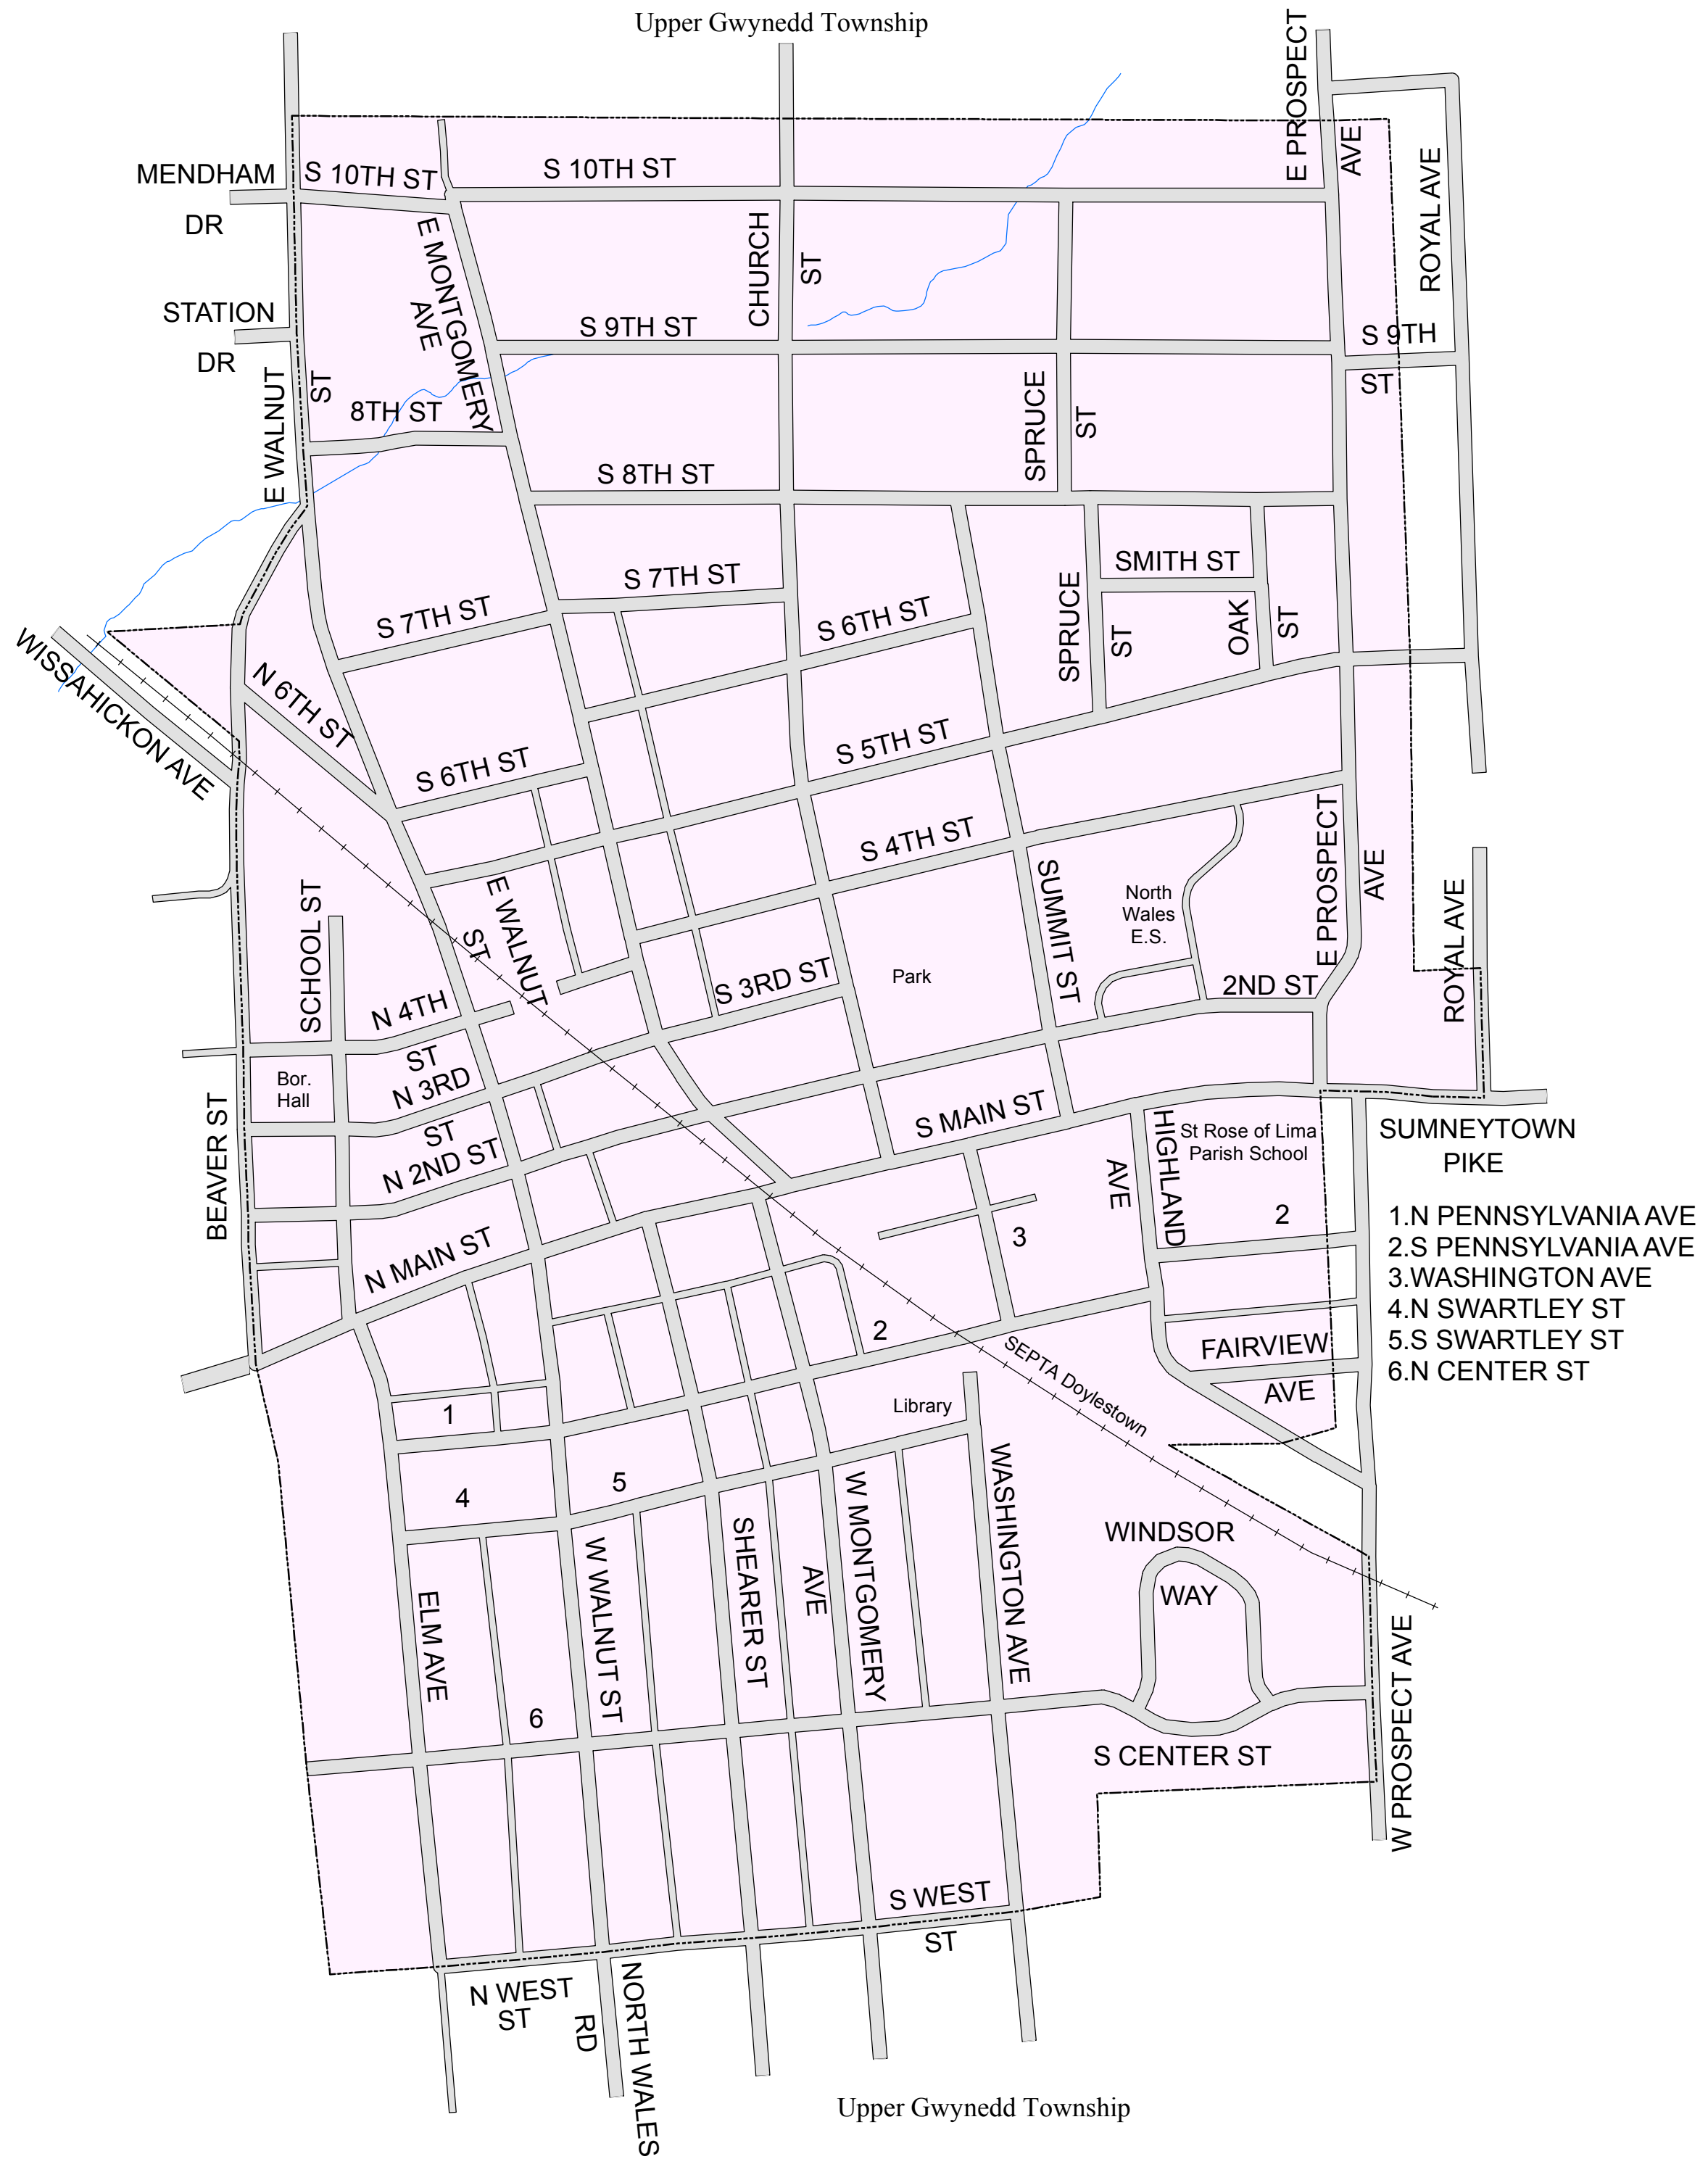

# North Wales Borough

## Montgomery County, Pennsylvania

Watershed

Wissahickon Creek

StormwaterPA

GreenTrek Network, Inc.  
Telling Stories that Change the World

Montgomery  
County  
Planning  
Commission

Montgomery County Courthouse - Planning Commission  
PO Box 311 ■ Norristown PA 19404-0311  
(p) 610.278.3722 ■ (f) 610.278.3941  
www.montcopa.org/plancom

This map is based on 2005 ortho photography and official sources. Property lines were compiled from individual block maps from the Montgomery County Board of Assessment Appeals, with no verification from the deed. This map is not meant to be used as a legal definition of properties or for engineering purposes.