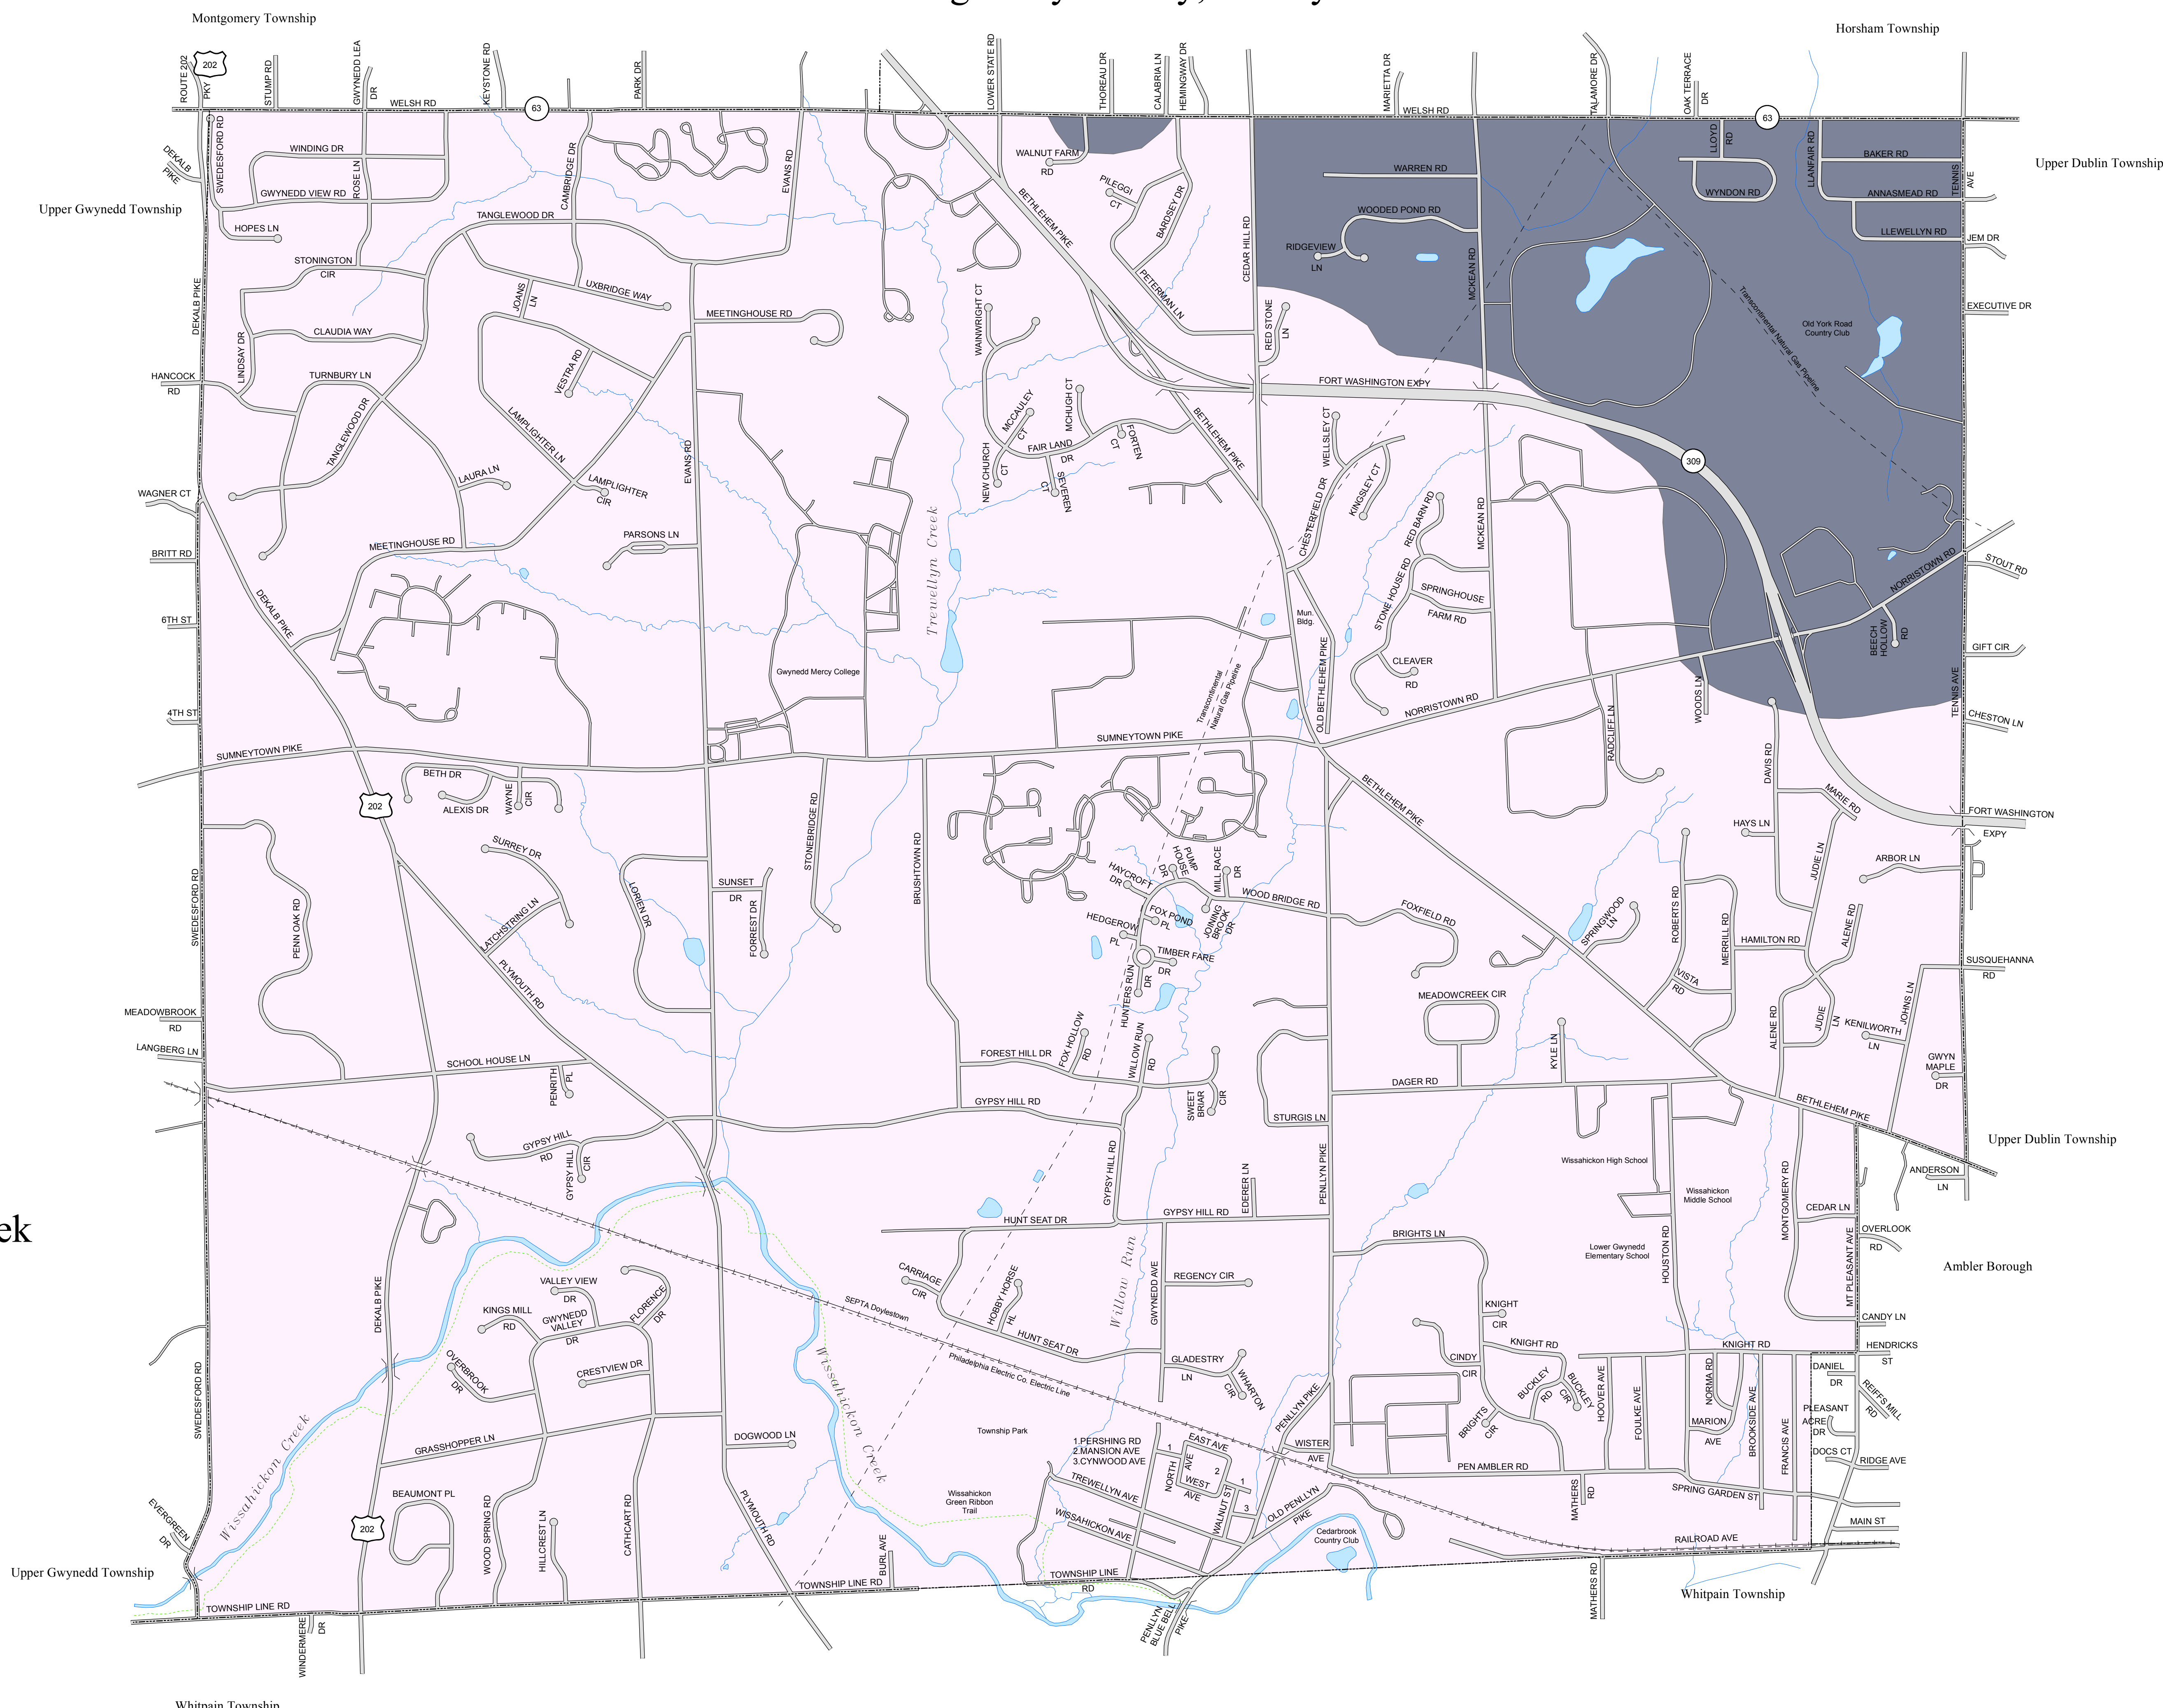

Lower Gwynedd Township Montgomery County, Pennsylvania

Watersheds
 Park Creek
 Wissahickon Creek

StormwaterPA

Montgomery County Planning Commission

Montgomery County Courthouse - Planning Commission
 PO Box 311 • Norristown PA 19304-0311
 (p) 610.278.3722 • (f) 610.278.3941
www.montcopa.org/plancom

This map is based on 2010 ortho photography and official sources. Property lines were compiled from individual block maps from the Montgomery County Board of Assessment Appeals, with no verification from the deed. This map is not meant to be used as a legal definition of properties or for engineering purposes.

Scale: 0 to 4,000 Feet
 Base map prepared October 2013

Legend:
202 U.S. Route
61 Pennsylvania Route
 Serial Number: 1545