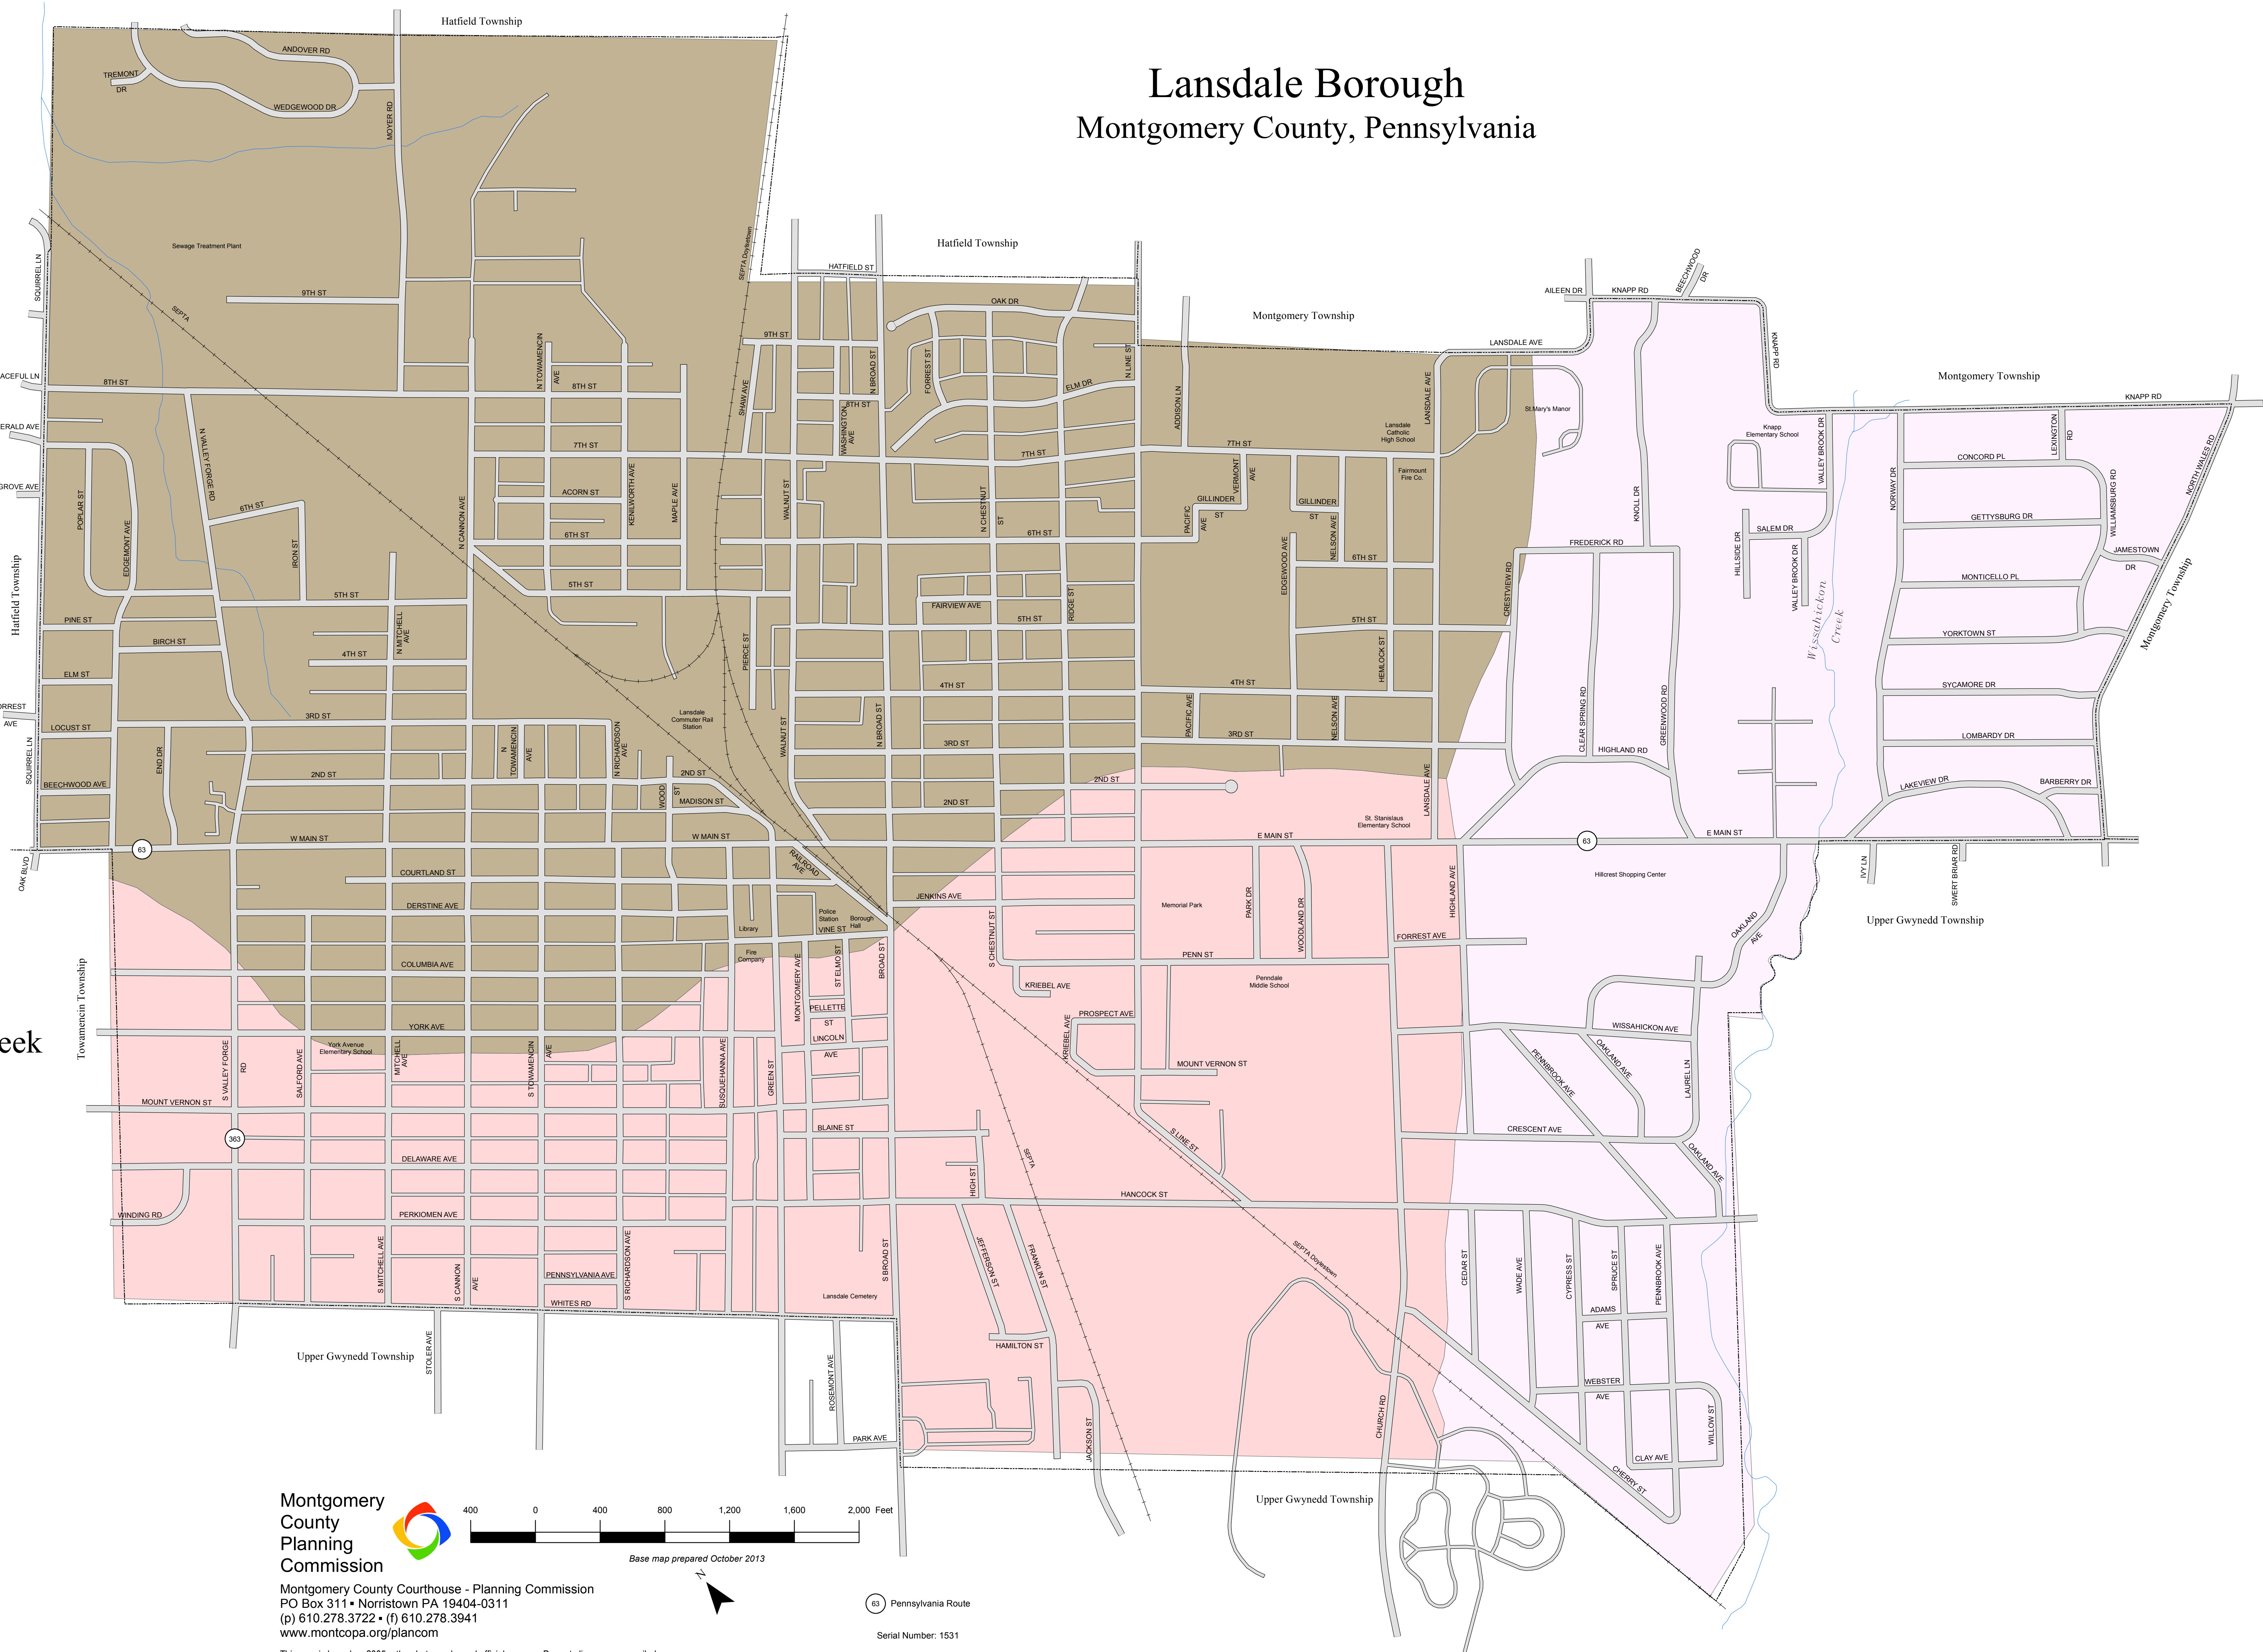

Lansdale Borough

Montgomery County, Pennsylvania

Watersheds

- Towamencin Creek
- West Branch Neshaminy Creek
- Wissahickon Creek

StormwaterPA

GreenTrek Network, Inc.
Telling Stories that Change the World

Montgomery County Planning Commission
Montgomery County Courthouse - Planning Commission
PO Box 311 • Norristown PA 19380-0311
(p) 610.278.3722 • (f) 610.278.3941
www.montcopa.org/plancom

66 Pennsylvania Route
Serial Number: 1531