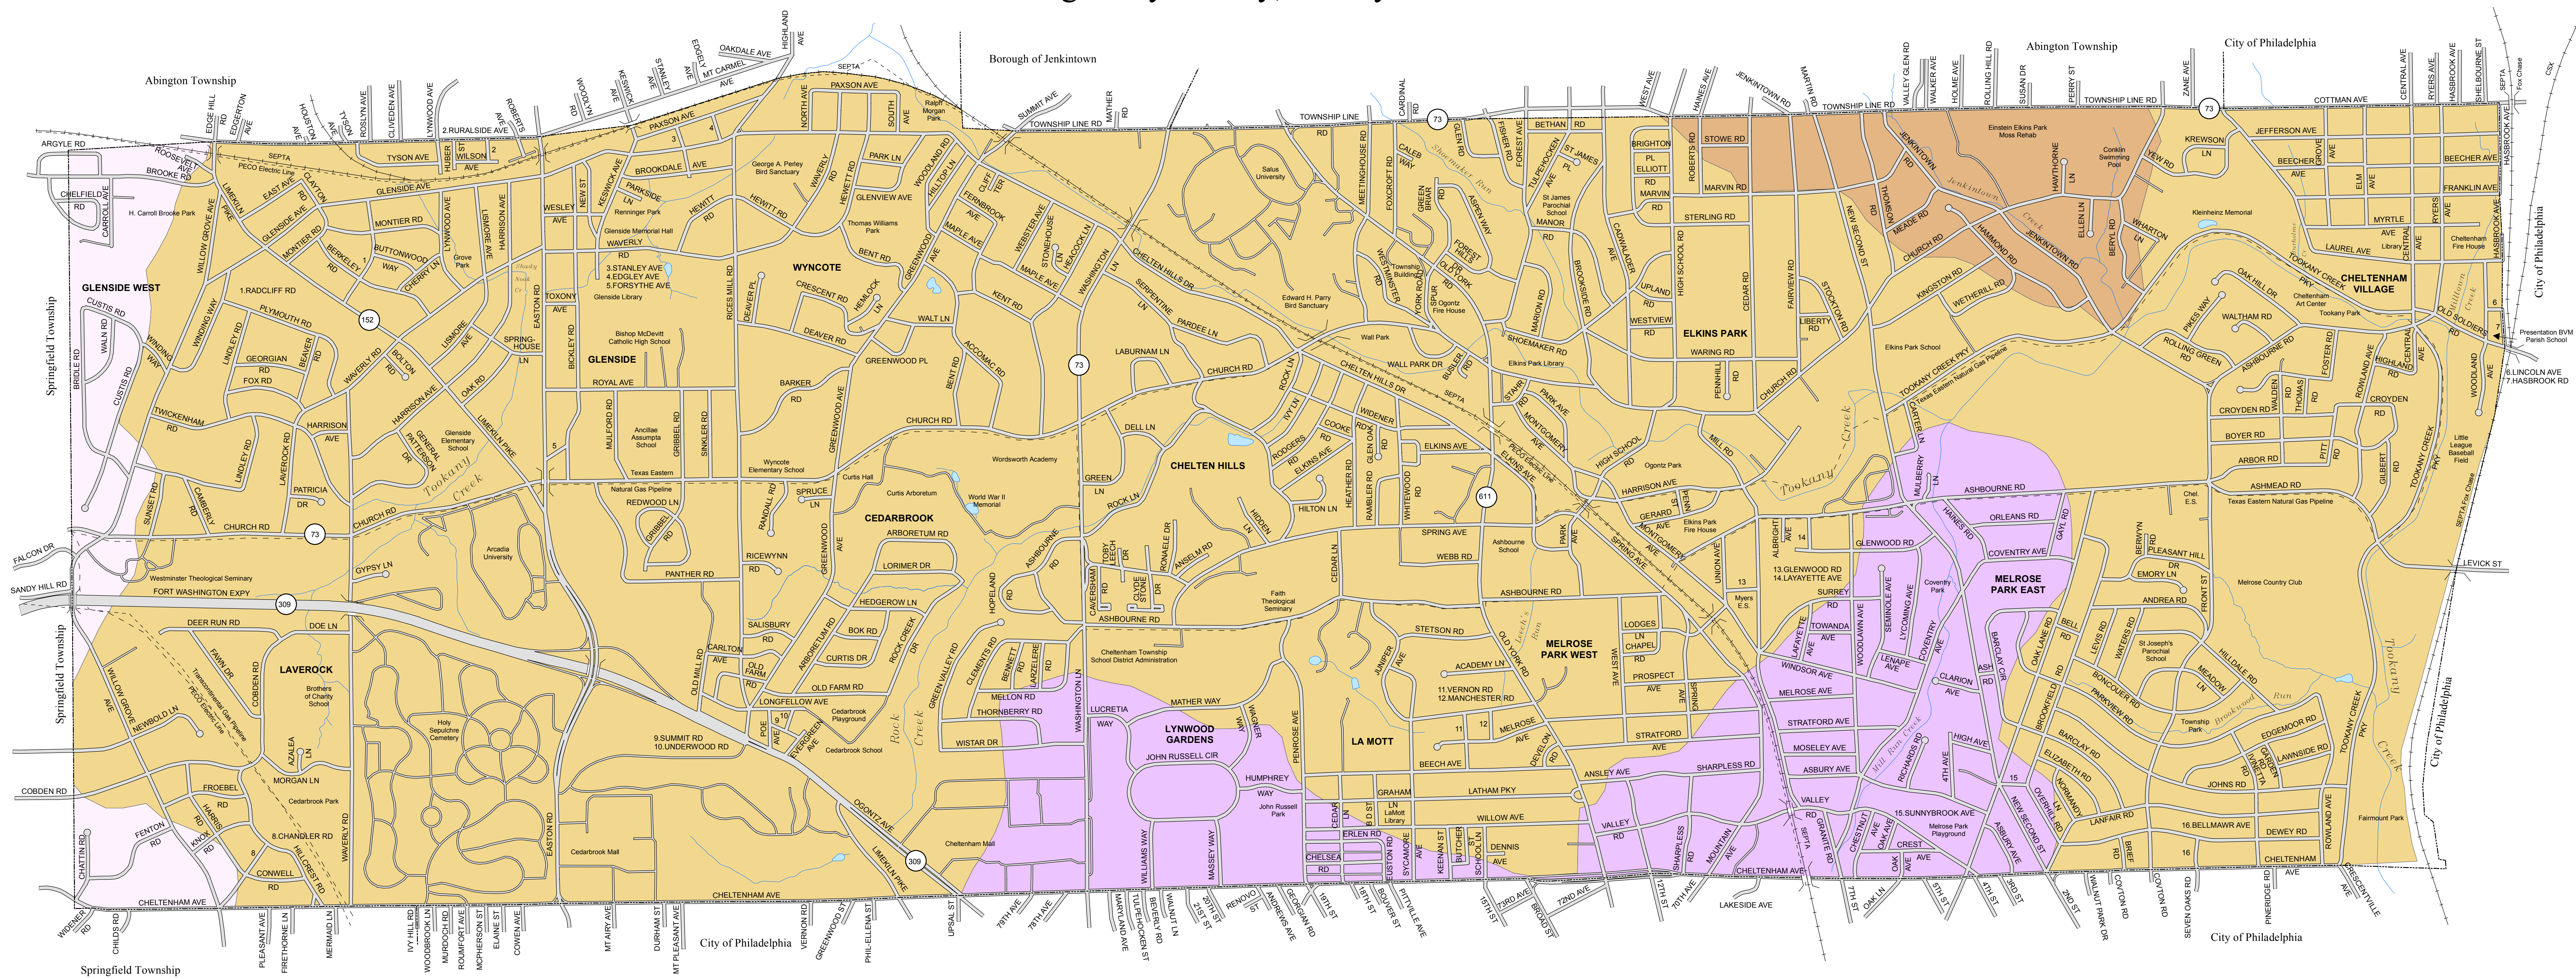

Cheltenham Township

Montgomery County, Pennsylvania

Watersheds

- Jenkintown Creek
- Mill Run
- Tacony Creek
- Wissahickon Creek

StormwaterPA

GreenTrek Network, Inc.
Telling Stories that Change the World

Montgomery
County
Planning
Commission

Base map prepared October 2013

Montgomery County Courthouse - Planning Commission
PO Box 311 • Norristown PA 19404-0311
(p) 610.278.3722 • (f) 610.278.3941
www.montcopa.org/plancom

7 Pennsylvania Route
Serial Number: 1614